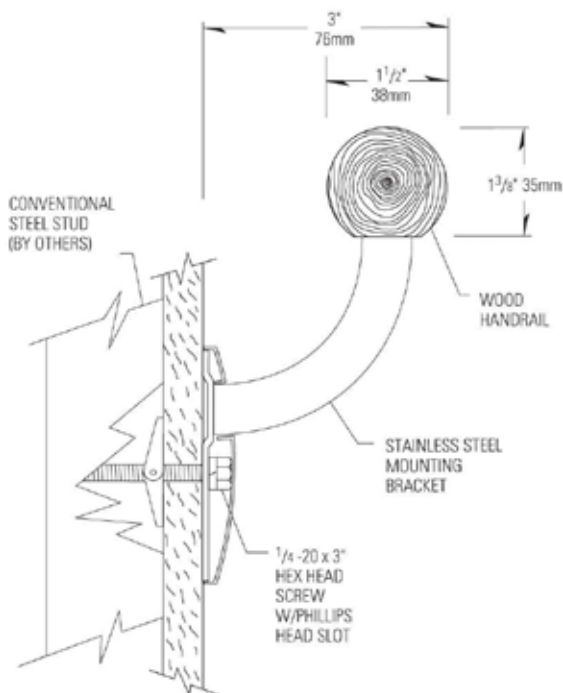

מאחז יד - HR9

- ▶ Order as pre-assembled units complete with returns per your specifications or as stock lengths that require field cut returns and corners
- ▶ Design interiors with red oak or maple, each available in seven stain colors or unfinished poplar
- ▶ Coordinate with Northern Hardwoods chair rails, keep-sake shelves and frames
- ▶ Meet safety codes with ADA and ANSI compliance